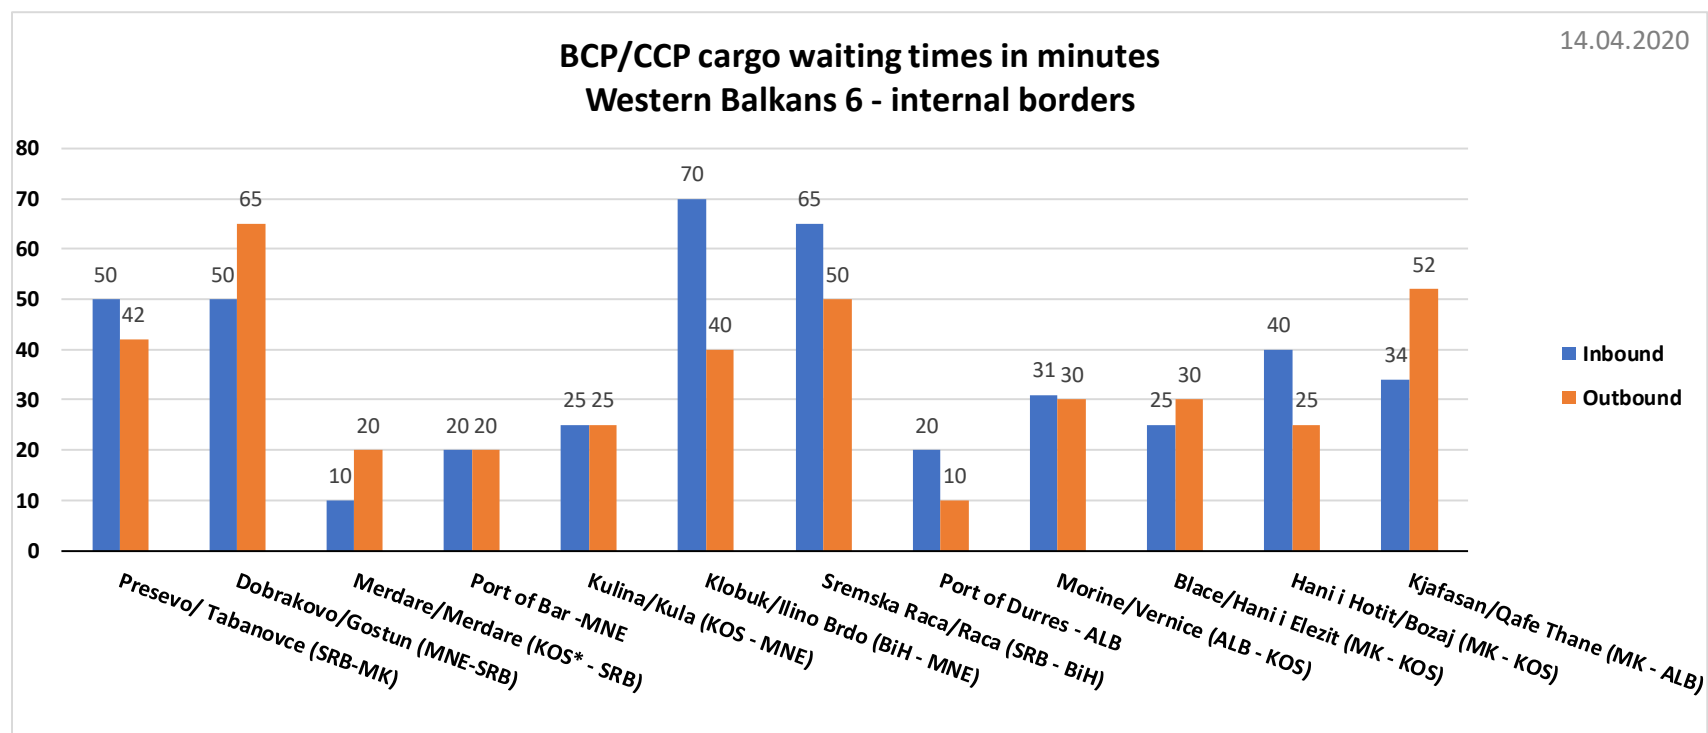

**WESTERN BALKANS**

No change since previous report.

**MONITORING OF ROAD BORDER CROSSING WAITING TIMES**

**WB6 INTERNAL BORDERS**

All data comes from Western Balkans partners daily reports sent to Transport Community Secretariat at 14.00.