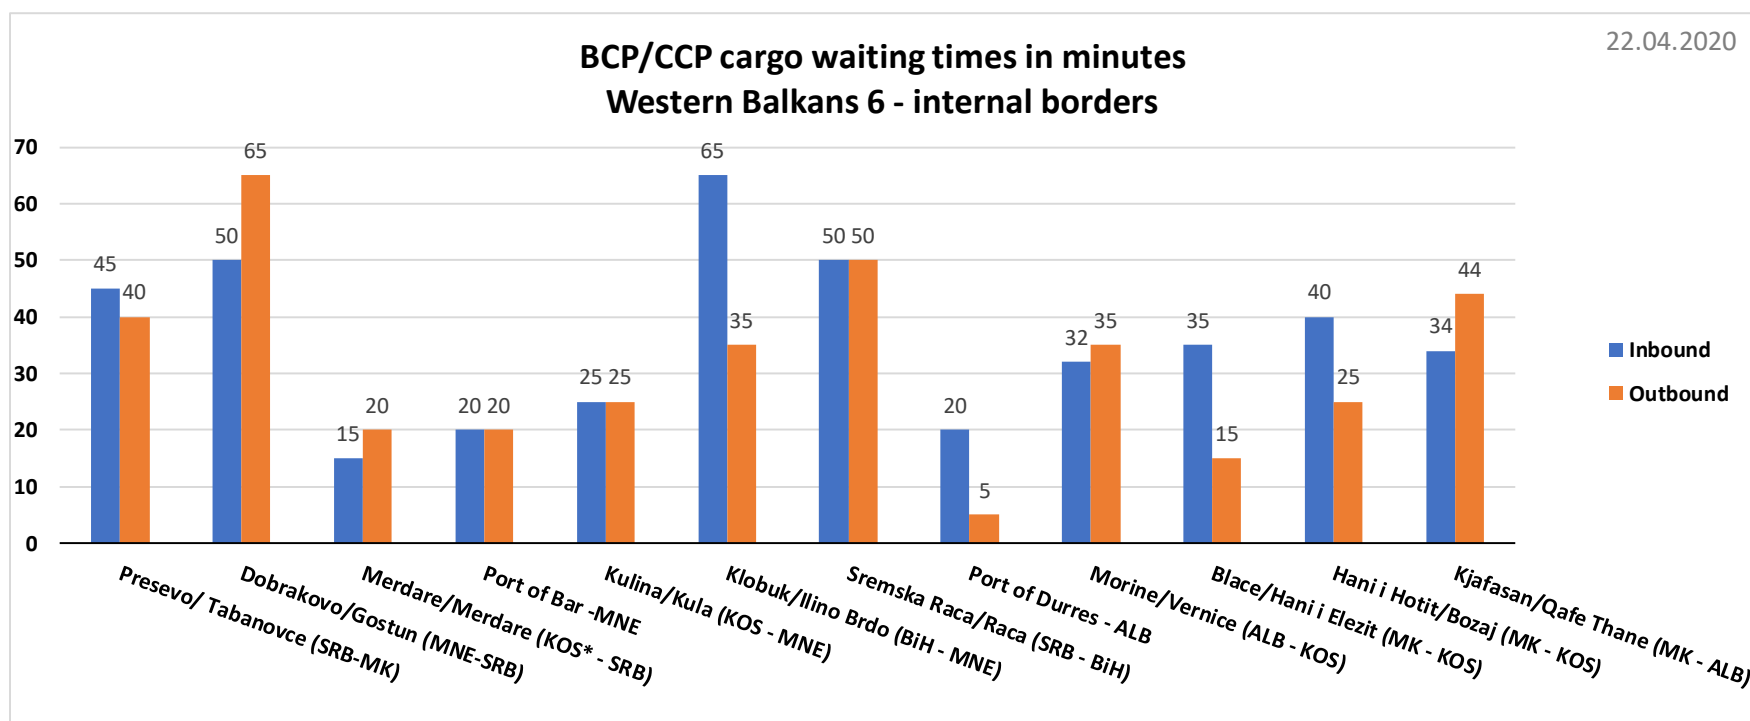

WESTERN BALKANS

No change since previous report.

MONITORING OF ROAD BORDER CROSSING WAITING TIMES

WB6 INTERNAL BORDERS

All data comes from Western Balkans partners daily reports sent to Transport Community Secretariat at 14.00. The Transport Community accepts no responsibility or liability whatsoever for either the correctness, completeness, verity and actuality of such figures and recommends all road users to seek for updated data on a regular basis and take business decisions on the basis of all available sources of information.