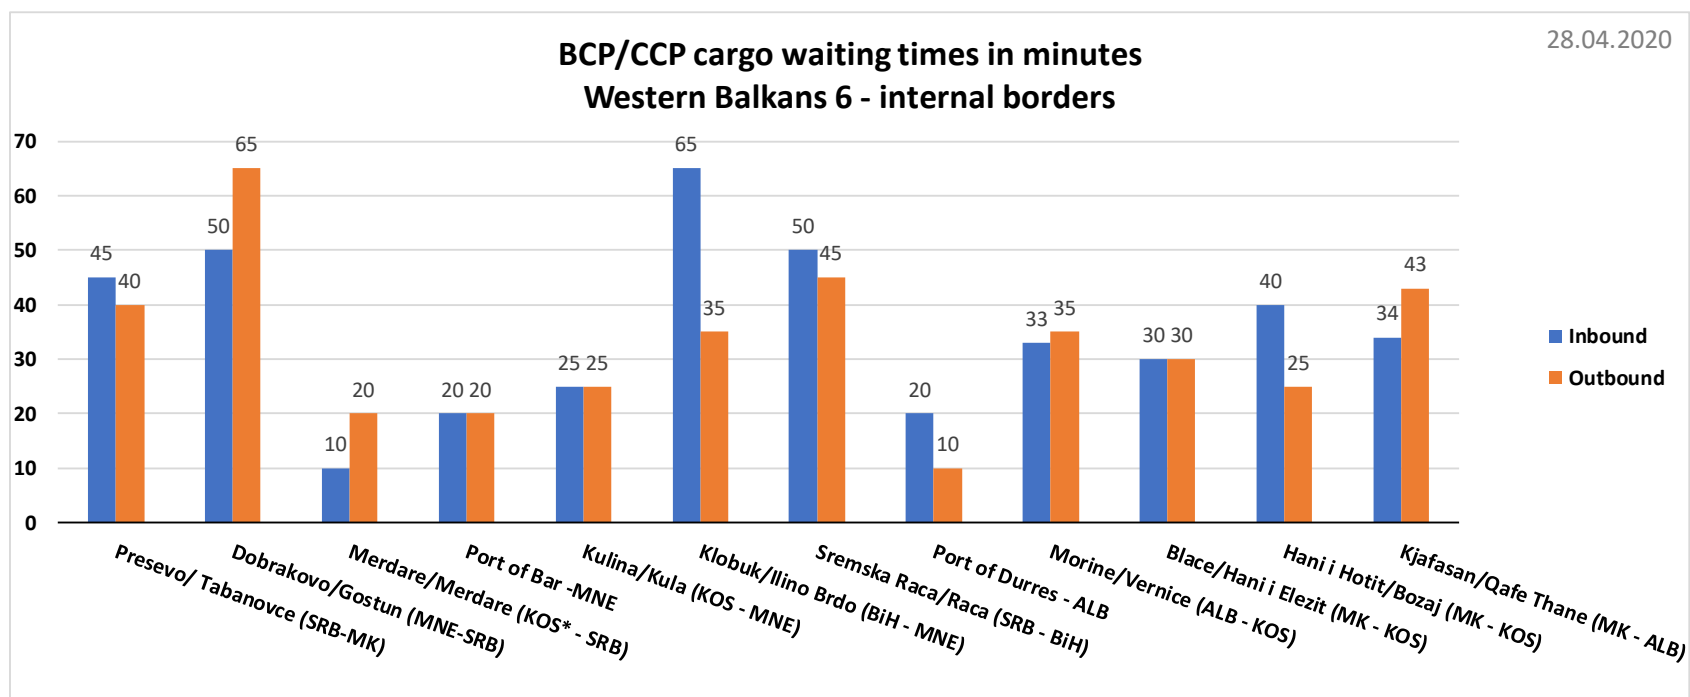

WESTERN BALKANS

No change since previous report.

MONITORING OF ROAD BORDER CROSSING WAITING TIMES

WB6 INTERNAL BORDERS

All data comes from Western Balkans partners daily reports sent to Transport Community Secretariat at 14.00. The Transport Community accepts no responsibility or liability whatsoever for either the correctness, completeness, verity and actuality of such figures and recommends all road users to seek for updated data on a regular basis and take business decisions on the basis of all available sources of information.