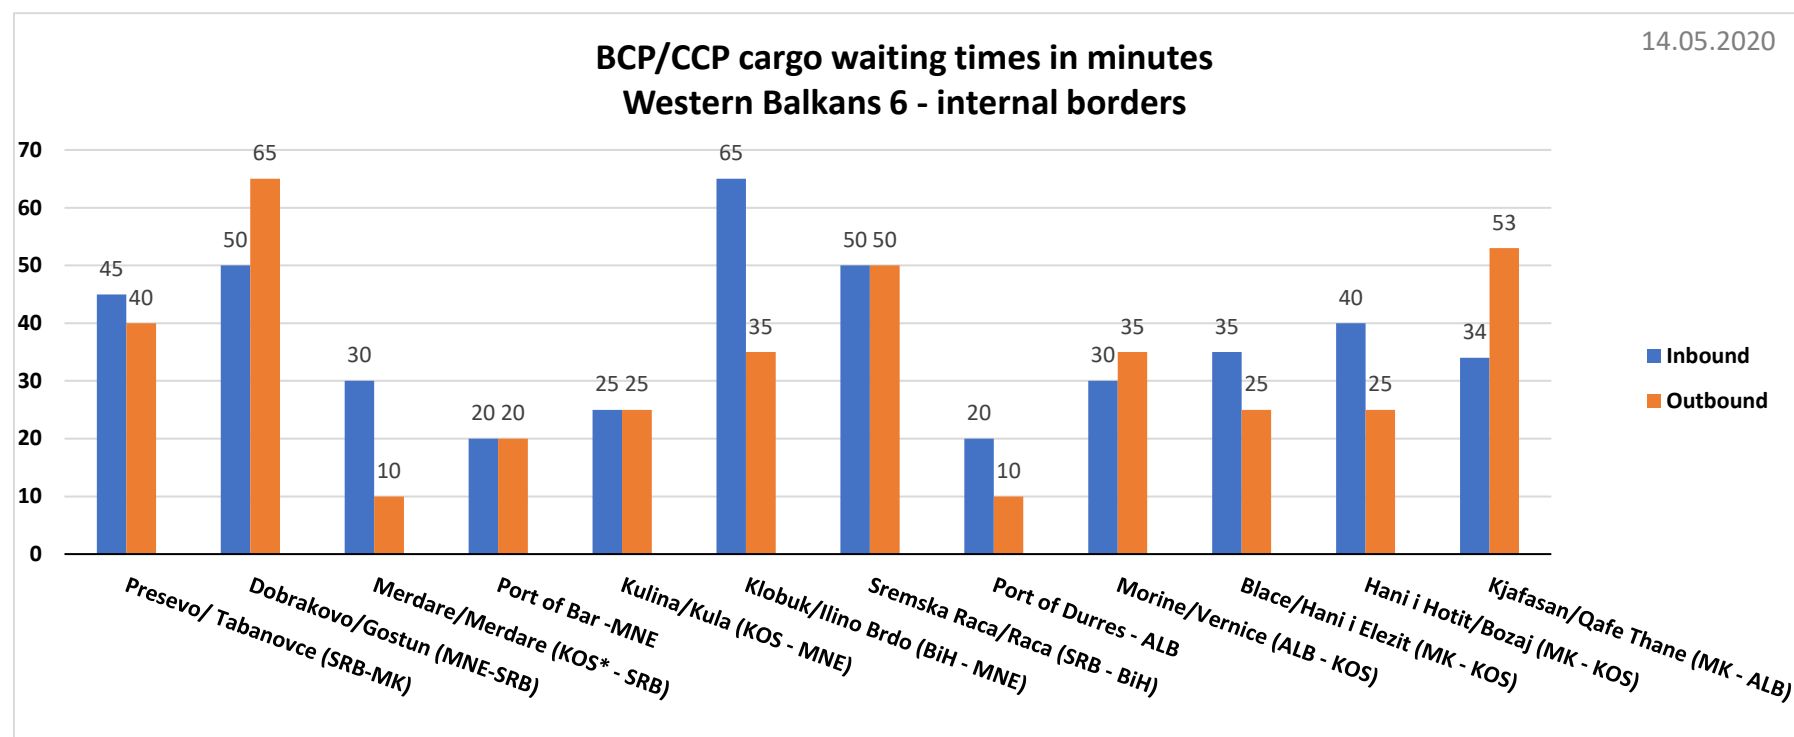

**WESTERN BALKANS**

No change since previous report.

**MONITORING OF ROAD BORDER CROSSING WAITING TIMES**

**WB6 INTERNAL BORDERS**

All data comes from Western Balkans partners daily reports sent to Transport Community Secretariat at 14.00. The Transport Community accepts no responsibility or liability whatsoever for either the correctness, completeness, verity and actuality of such figures and recommends all road users to seek for updated data on a regular basis and take business decisions on the basis of all available sources of information.