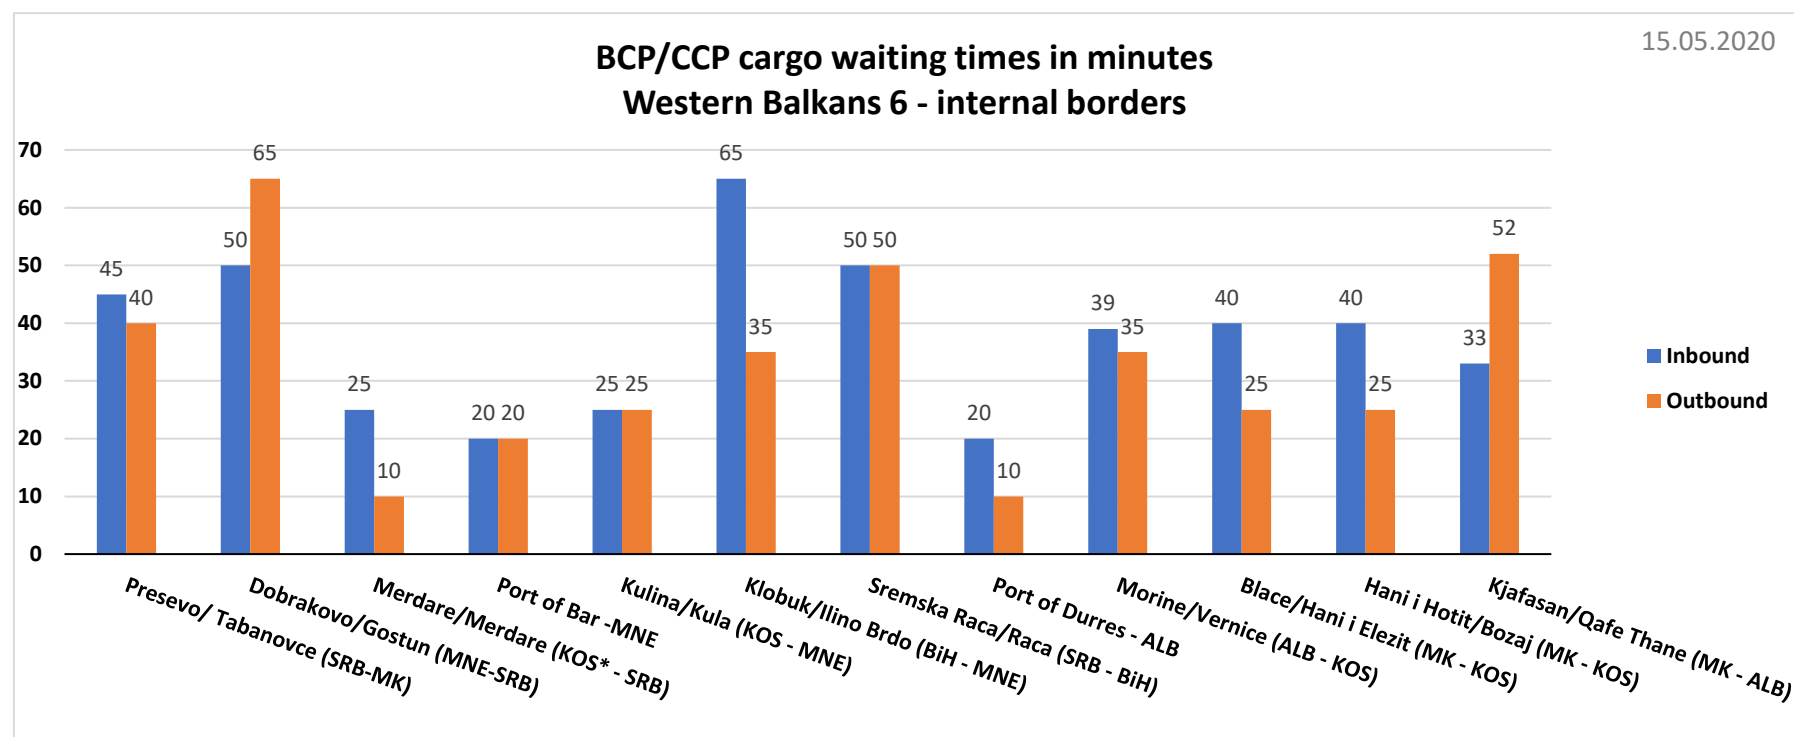

WESTERN BALKANS

No change since previous report.

MONITORING OF ROAD BORDER CROSSING WAITING TIMES

WB6 INTERNAL BORDERS

All data comes from Western Balkans partners daily reports sent to Transport Community Secretariat at 14.00. The Transport Community accepts no responsibility or liability whatsoever for either the correctness, completeness, verity and actuality of such figures and recommends all road users to seek for updated data on a regular basis and take business decisions on the basis of all available sources of information.