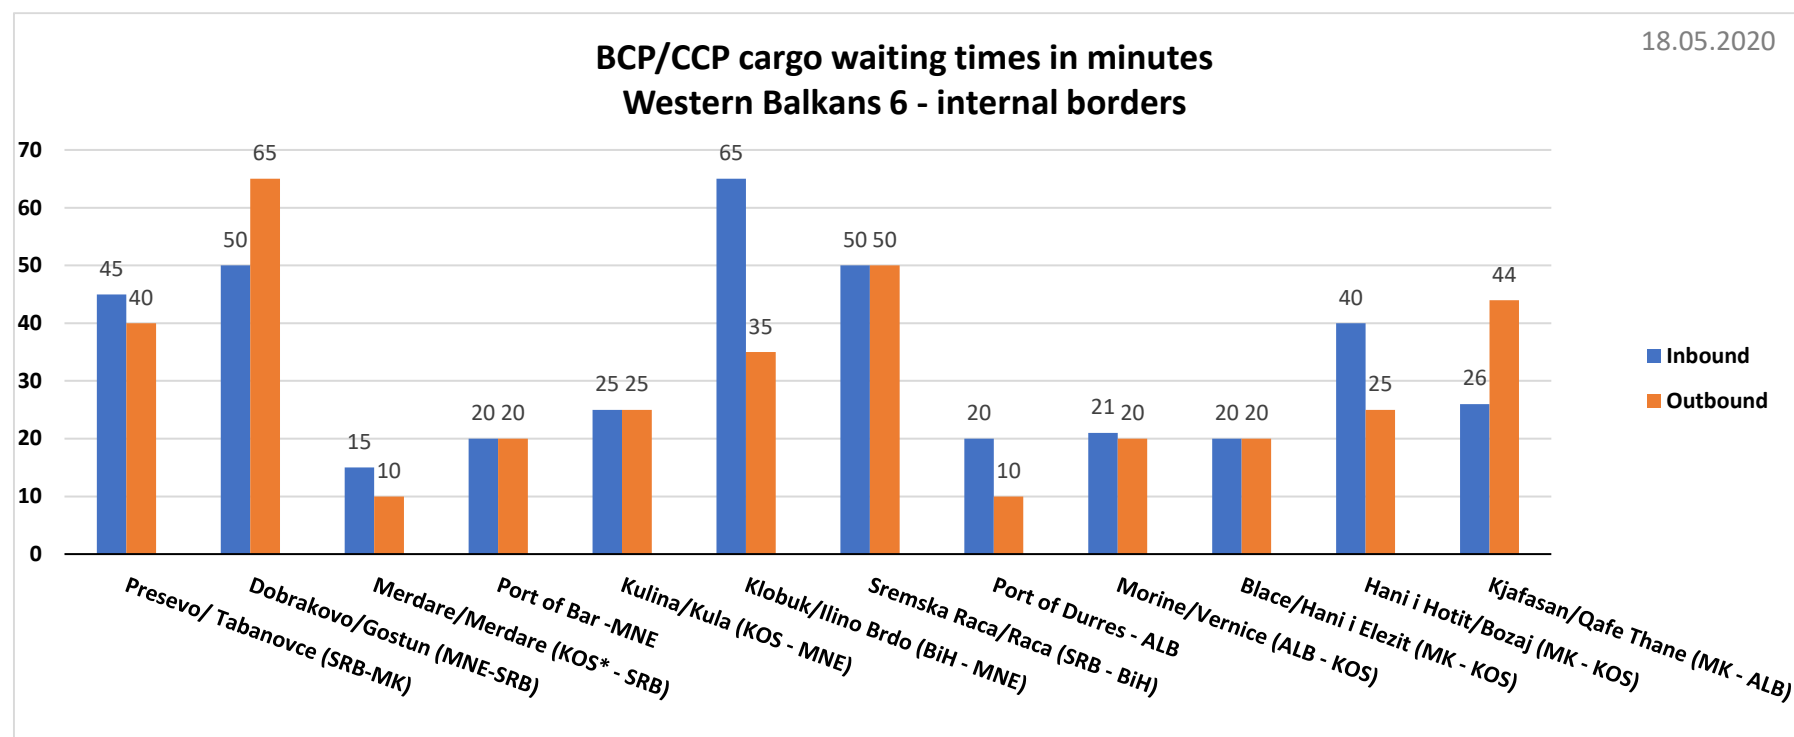

WESTERN BALKANS

No change since previous report.

MONITORING OF ROAD BORDER CROSSING WAITING TIMES

WB6 INTERNAL BORDERS

All data comes from Western Balkans partners daily reports sent to Transport Community Secretariat at 14.00. The Transport Community accepts no responsibility or liability whatsoever for either the correctness, completeness, verity and actuality of such figures and recommends all road users to seek for updated data on a regular basis and take business decisions on the basis of all available sources of information.