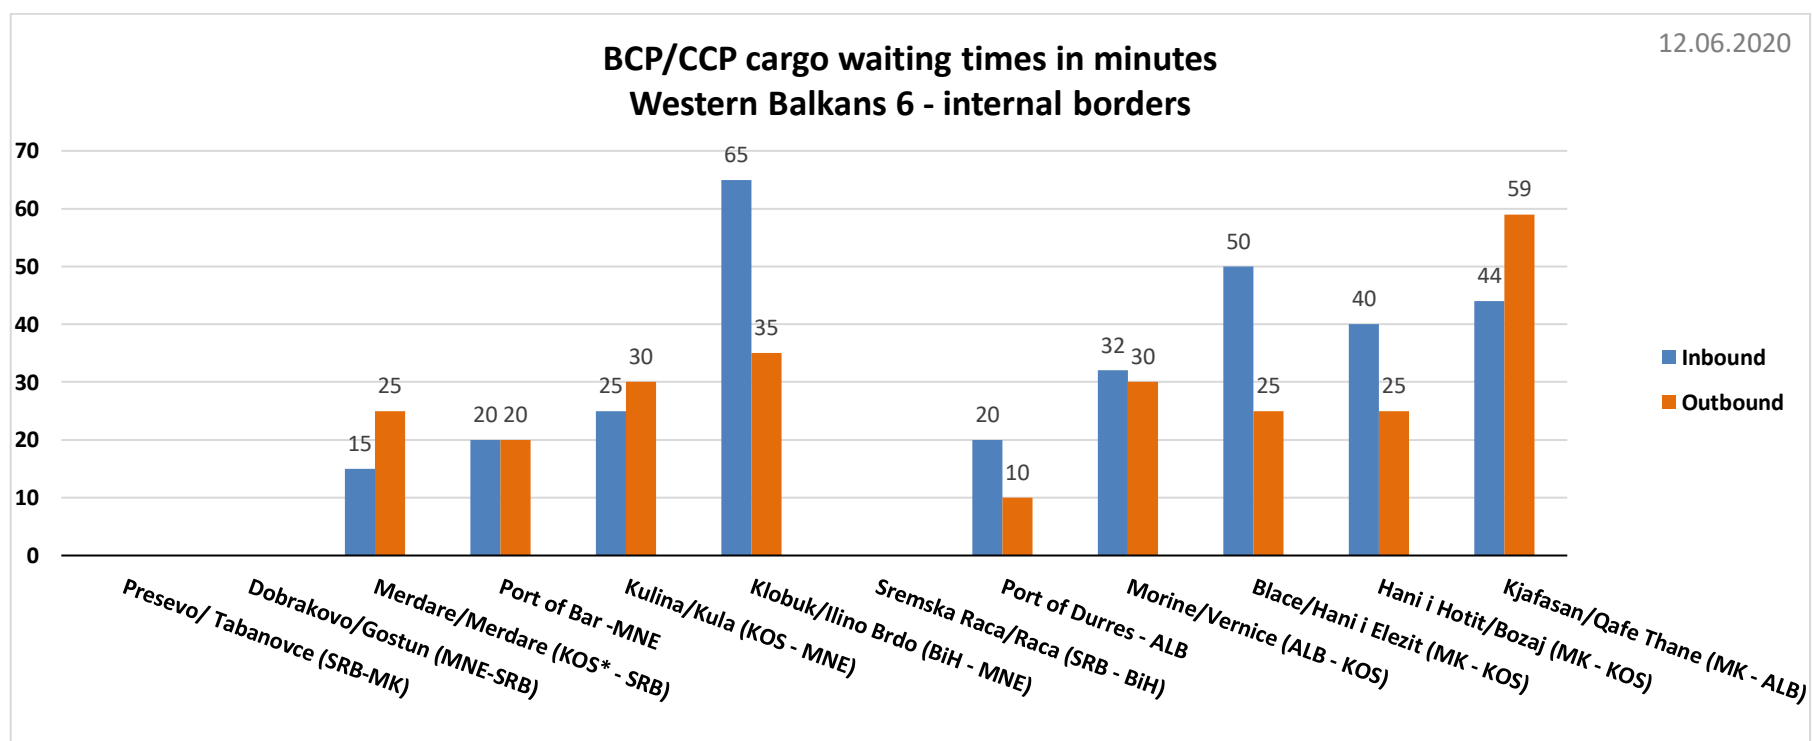

**WESTERN BALKANS**

No change since previous report.

**MONITORING OF ROAD BORDER CROSSING WAITING TIMES**

**WB6 INTERNAL BORDERS**

All data comes from Western Balkans partners daily reports sent to Transport Community Secretariat at 14.00. The Transport Community accepts no responsibility or liability whatsoever for either the correctness, completeness, verity and actuality of such figures and recommends all road users to seek for updated data on a regular basis and take business decisions on the basis of all available sources of information.