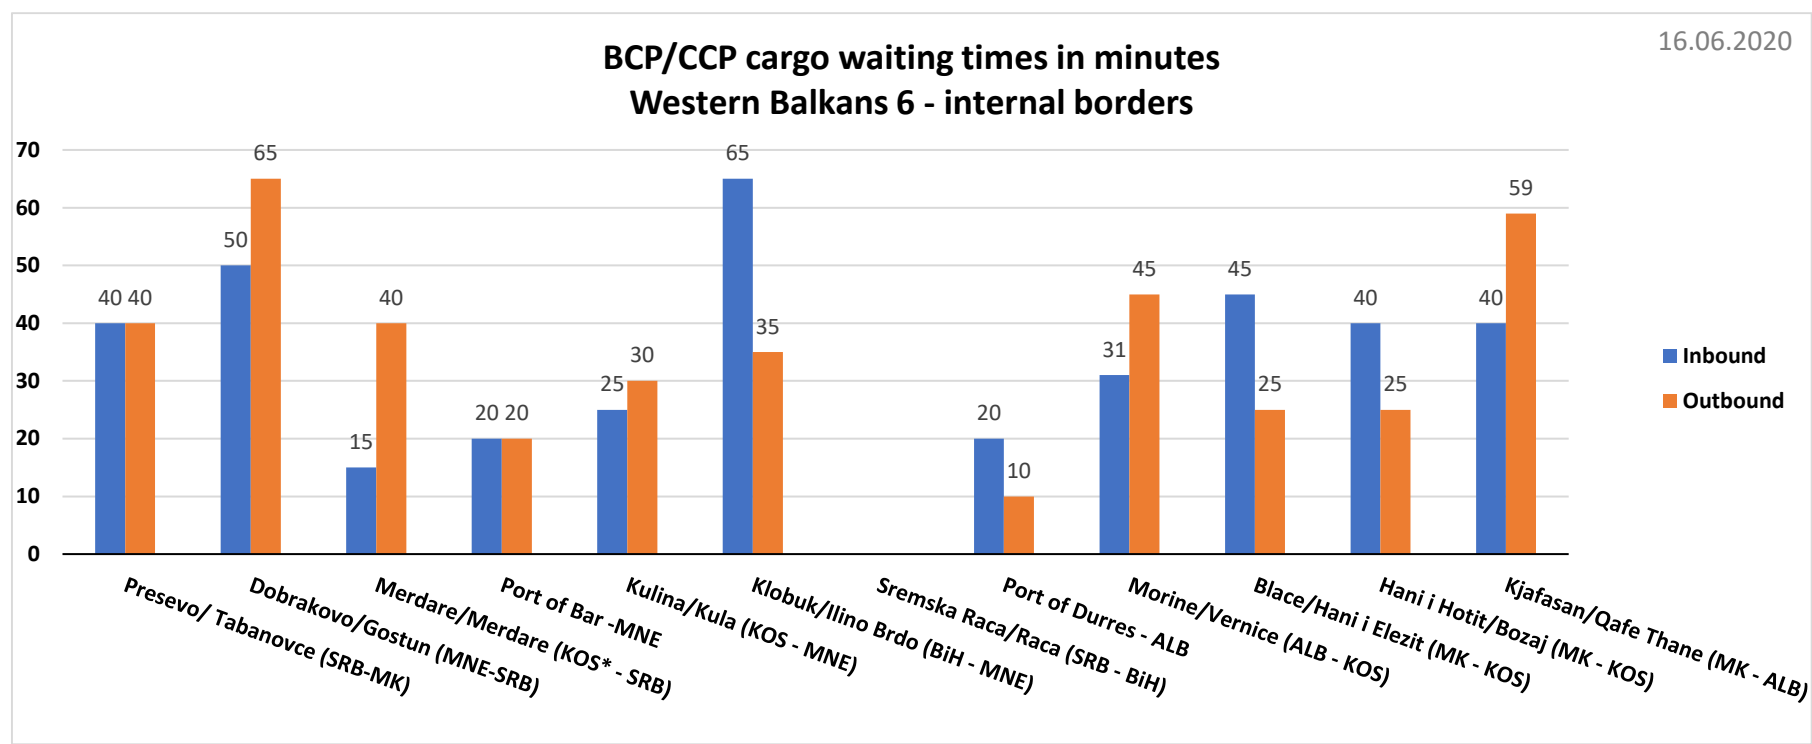

WESTERN BALKANS

No change since previous report.

MONITORING OF ROAD BORDER CROSSING WAITING TIMES

WB6 INTERNAL BORDERS

All data comes from Western Balkans partners daily reports sent to Transport Community Secretariat at 14.00. The Transport Community accepts no responsibility or liability whatsoever for either the correctness, completeness, verity and actuality of such figures and recommends all road users to seek for updated data on a regular basis and take business decisions on the basis of all available sources of information.