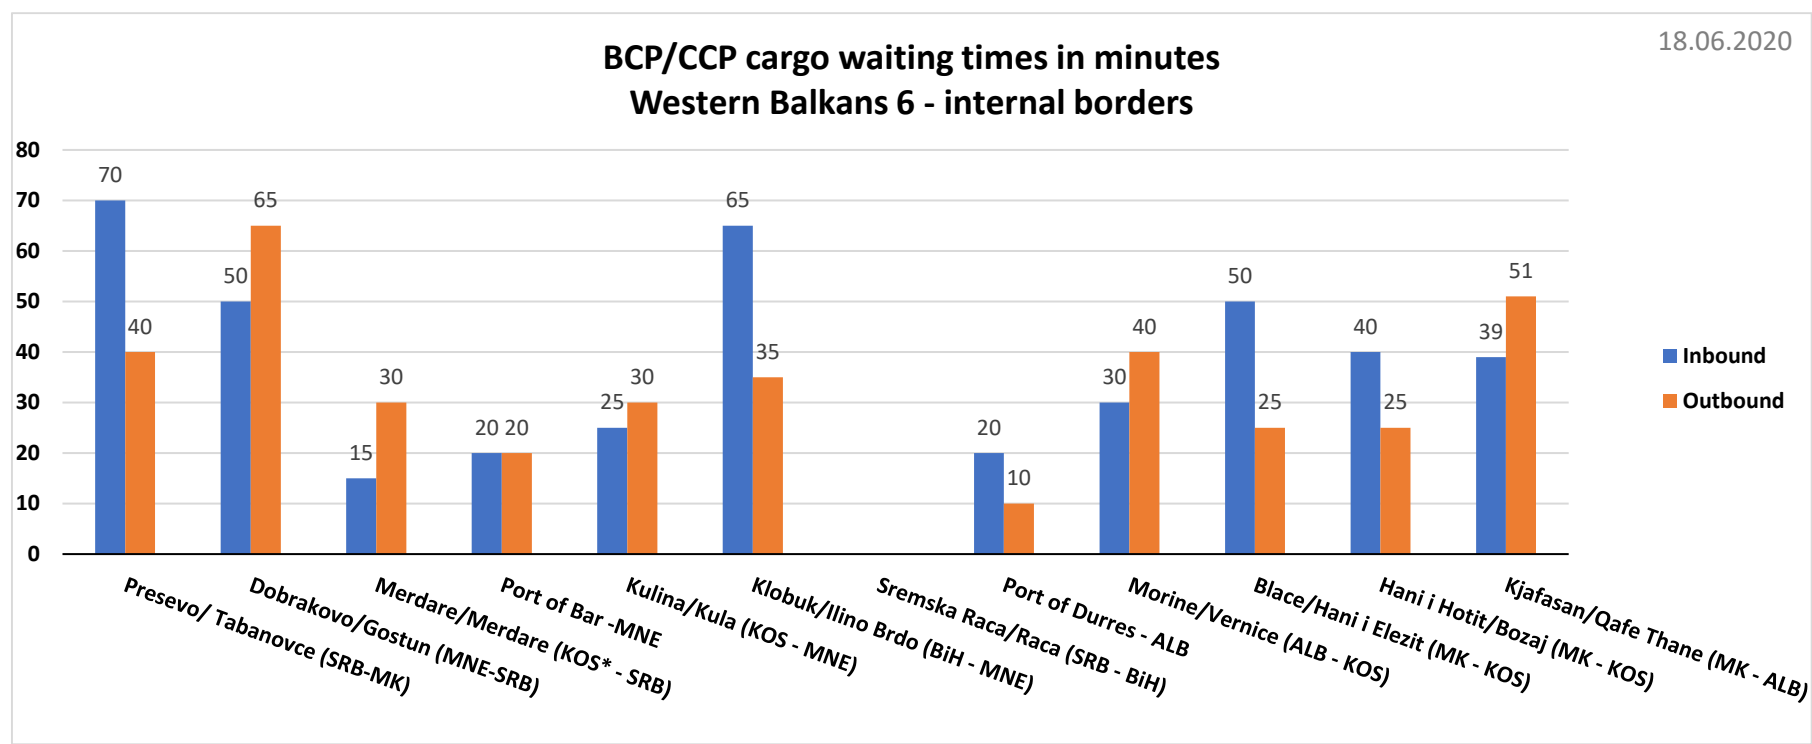

WESTERN BALKANS

No change since previous report.

MONITORING OF ROAD BORDER CROSSING WAITING TIMES

WB6 INTERNAL BORDERS

All data comes from Western Balkans partners daily reports sent to Transport Community Secretariat at 14.00. The Transport Community accepts no responsibility or liability whatsoever for either the correctness, completeness, verity and actuality of such figures and recommends all road users to seek for updated data on a regular basis and take business decisions on the basis of all available sources of information.