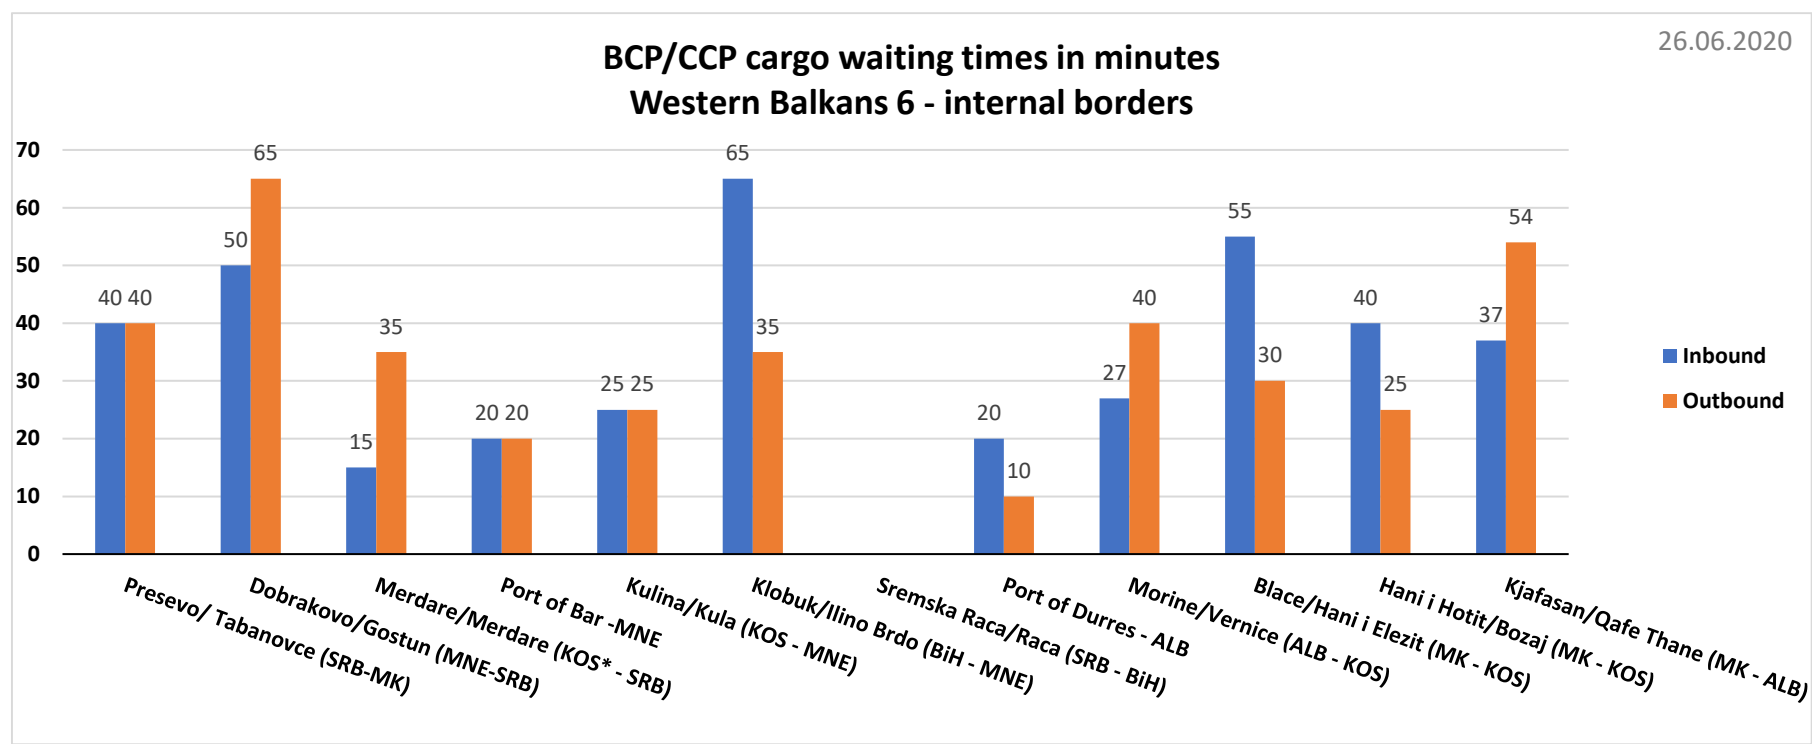

WESTERN BALKANS

No change since previous report.

MONITORING OF ROAD BORDER CROSSING WAITING TIMES

WB6 INTERNAL BORDERS

All data comes from Western Balkans partners daily reports sent to Transport Community Secretariat at 14.00. The Transport Community accepts no responsibility or liability whatsoever for either the correctness, completeness, verity and actuality of such figures and recommends all road users to seek for updated data on a regular basis and take business decisions on the basis of all available sources of information.