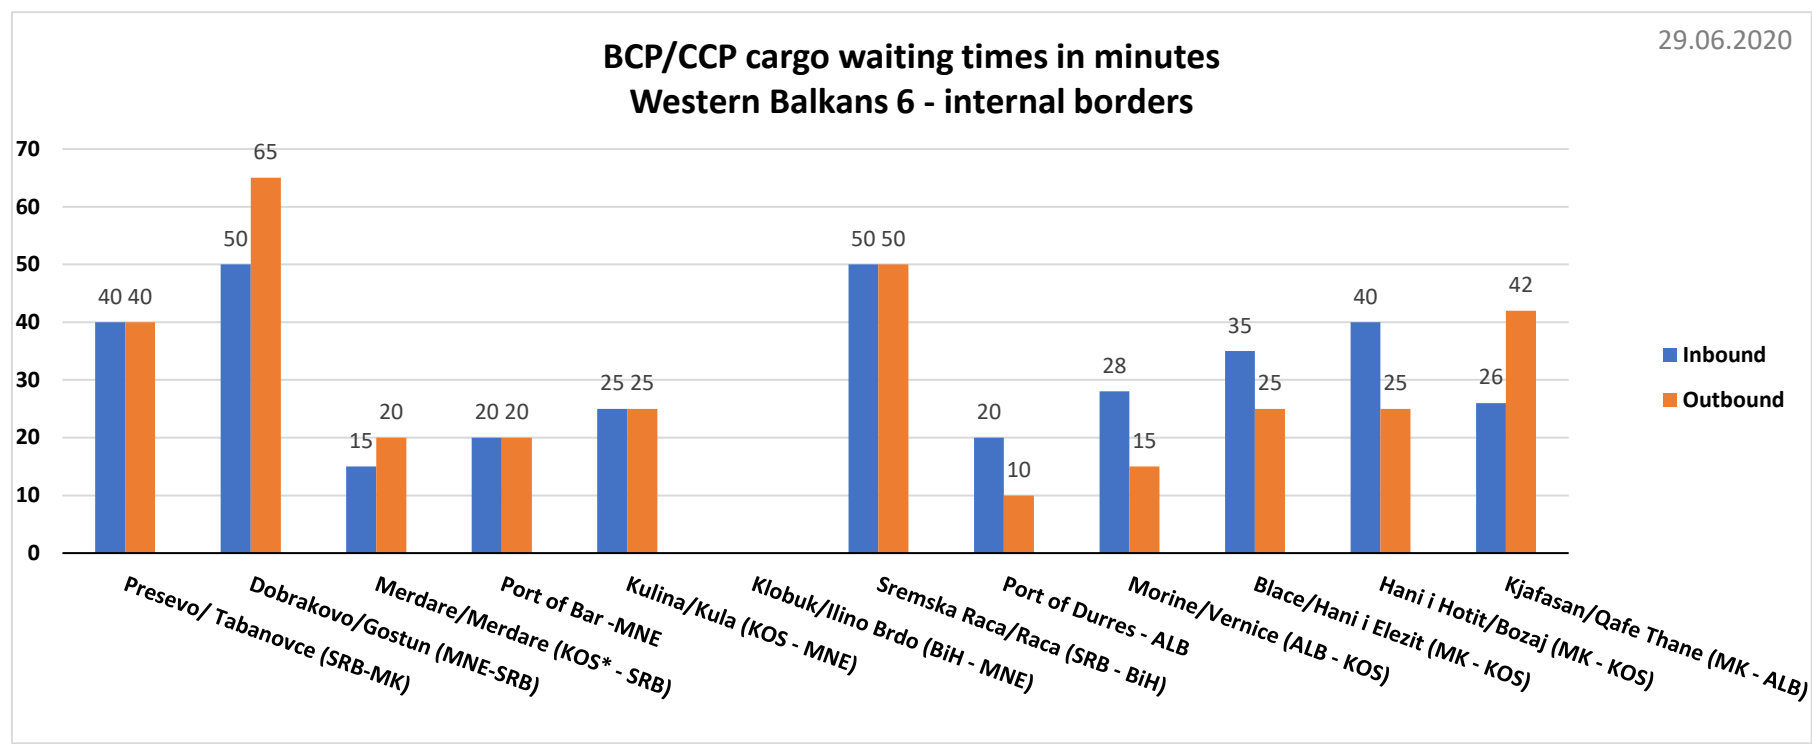

WESTERN BALKANS

No change since previous report.

MONITORING OF ROAD BORDER CROSSING WAITING TIMES

WB6 INTERNAL BORDERS

All data comes from Western Balkans partners daily reports sent to Transport Community Secretariat at 14.00. The Transport Community accepts no responsibility or liability whatsoever for either the correctness, completeness, verity and actuality of such figures and recommends all road users to seek for updated data on a regular basis and take business decisions on the basis of all available sources of information.