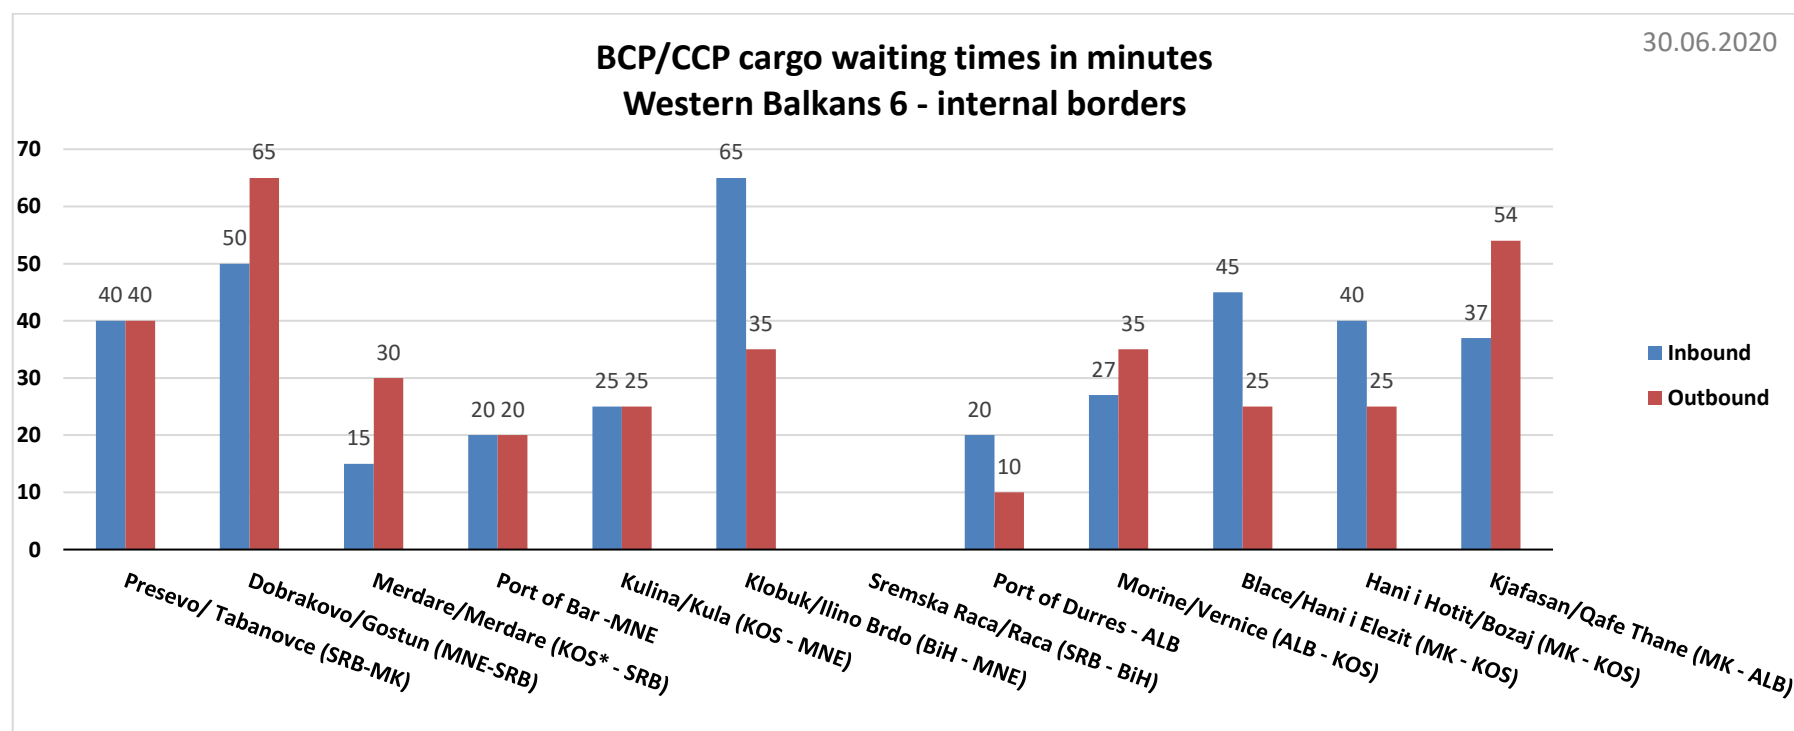

WESTERN BALKANS

No change since previous report.

MONITORING OF ROAD BORDER CROSSING WAITING TIMES

WB6 INTERNAL BORDERS

All data comes from Western Balkans partners daily reports sent to Transport Community Secretariat at 14.00. The Transport Community accepts no responsibility or liability whatsoever for either the correctness, completeness, verity and actuality of such figures and recommends all road users to seek for updated data on a regular basis and take business decisions on the basis of all available sources of information.