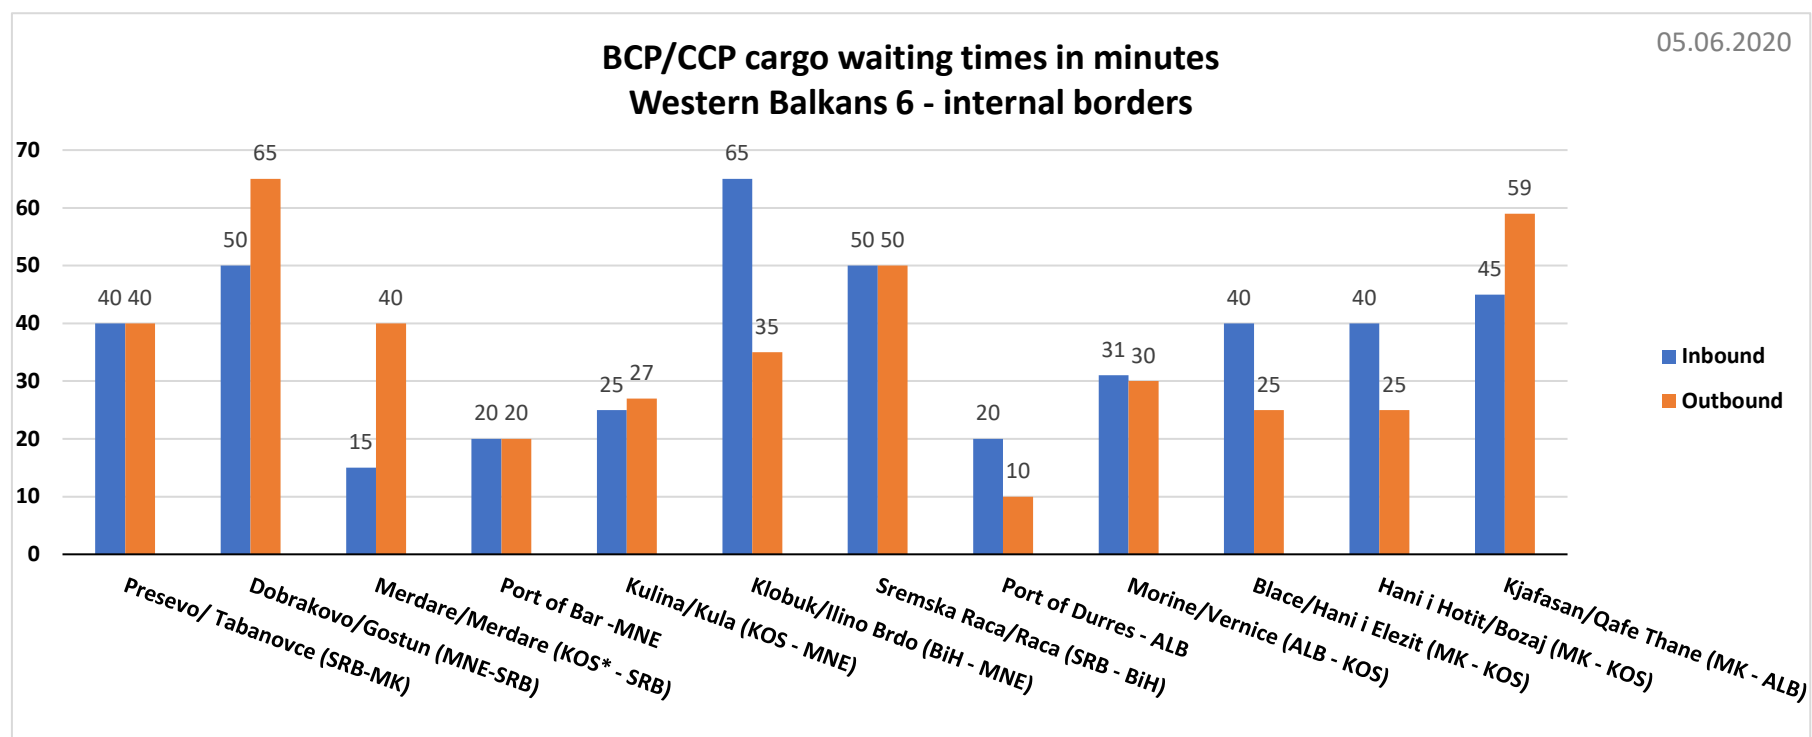

**WESTERN BALKANS**

No change since previous report.

**MONITORING OF ROAD BORDER CROSSING WAITING TIMES**

**WB6 INTERNAL BORDERS**

All data comes from Western Balkans partners daily reports sent to Transport Community Secretariat at 14.00. The Transport Community accepts no responsibility or liability whatsoever for either the correctness, completeness, verity and actuality of such figures and recommends all road users to seek for updated data on a regular basis and take business decisions on the basis of all available sources of information.