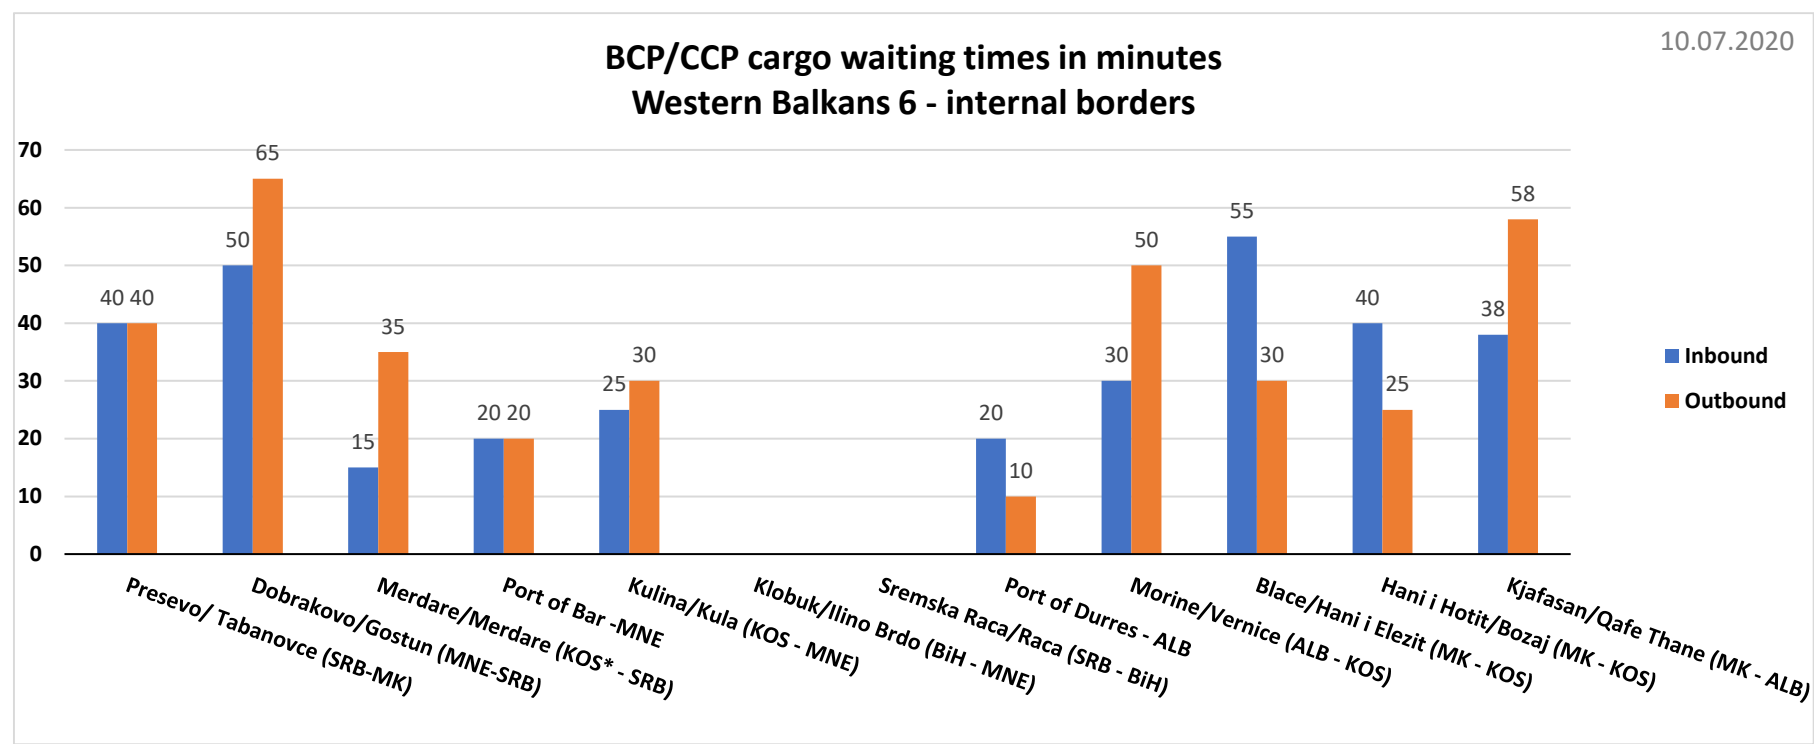

WESTERN BALKANS

No change since previous report.

MONITORING OF ROAD BORDER CROSSING WAITING TIMES

WB6 INTERNAL BORDERS

All data comes from Western Balkans partners daily reports sent to Transport Community Secretariat at 14.00. The Transport Community accepts no responsibility or liability whatsoever for either the correctness, completeness, verity and actuality of such figures and recommends all road users to seek for updated data on a regular basis and take business decisions on the basis of all available sources of information.