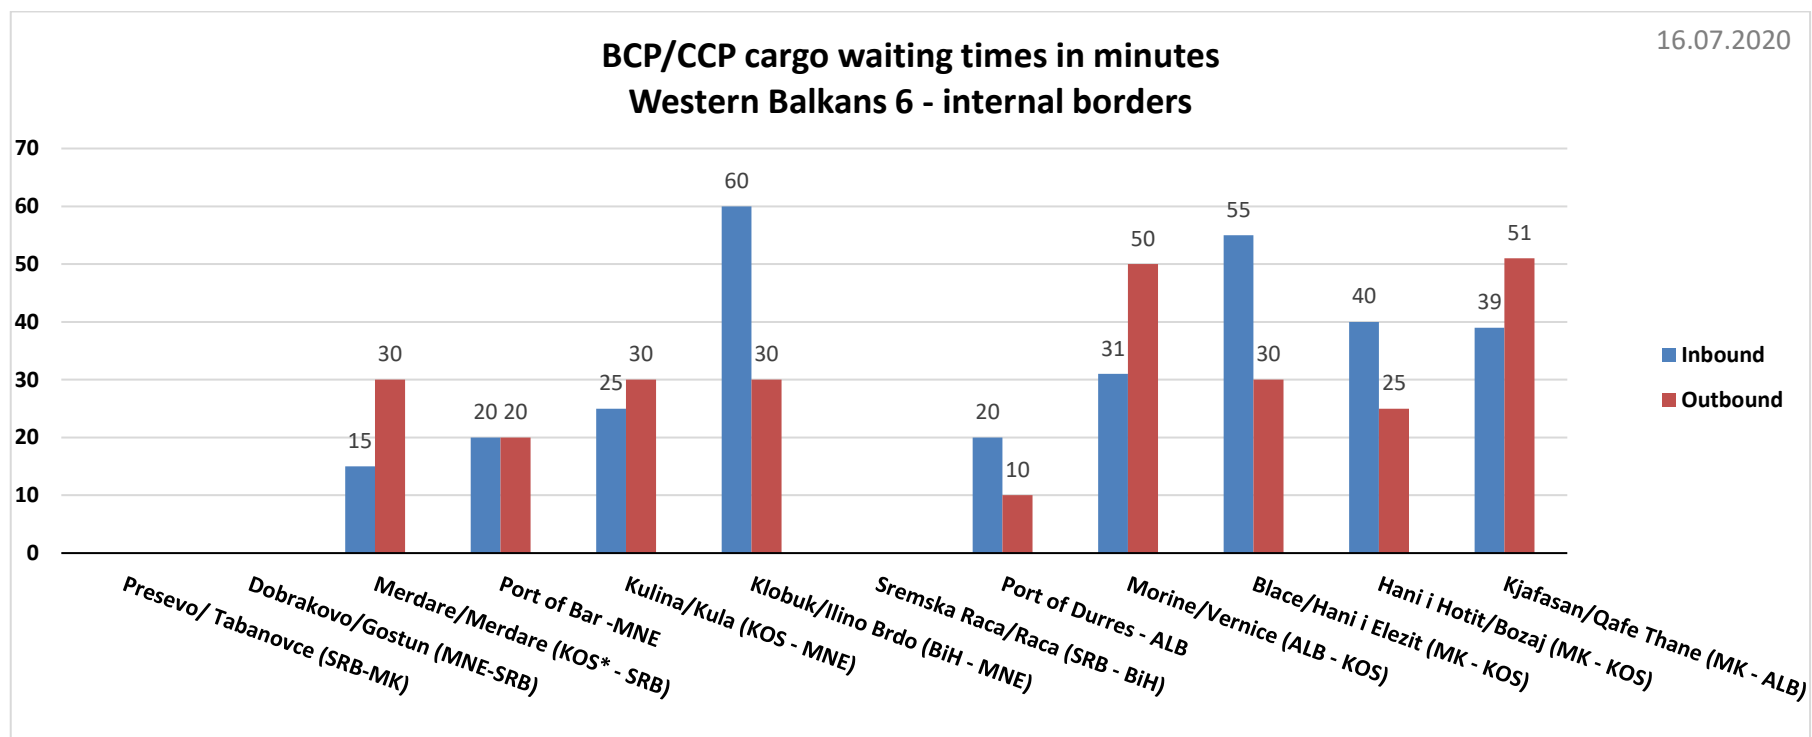

**WESTERN BALKANS**

No change since previous report.

**MONITORING OF ROAD BORDER CROSSING WAITING TIMES**

**WB6 INTERNAL BORDERS**

All data comes from Western Balkans partners daily reports sent to Transport Community Secretariat at 14.00. The Transport Community accepts no responsibility or liability whatsoever for either the correctness, completeness, verity and actuality of such figures and recommends all road users to seek for updated data on a regular basis and take business decisions on the basis of all available sources of information.