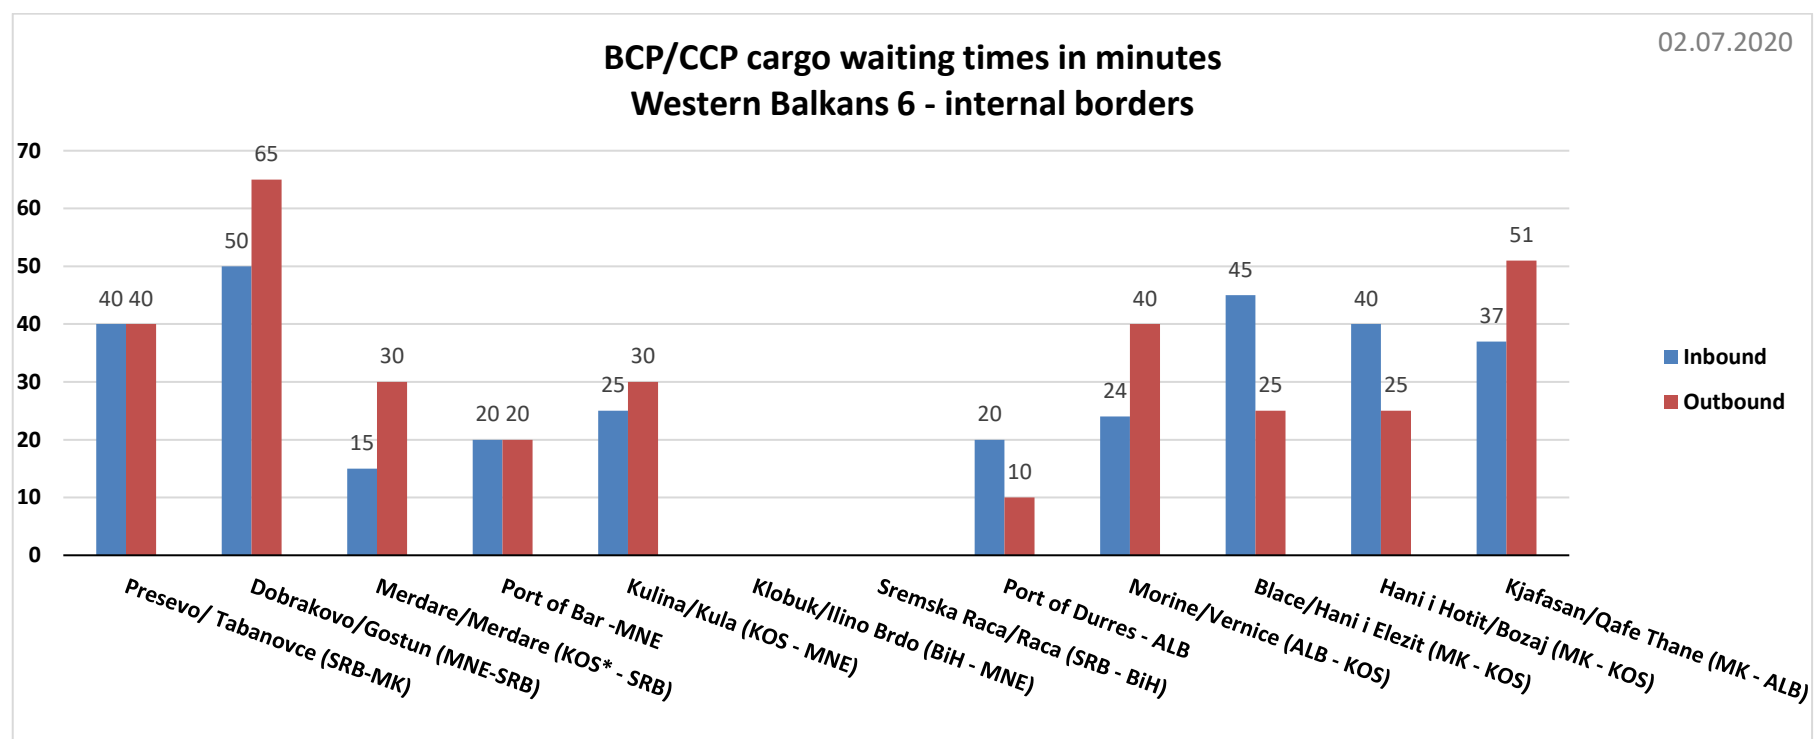

WESTERN BALKANS

No change since previous report.

MONITORING OF ROAD BORDER CROSSING WAITING TIMES

WB6 INTERNAL BORDERS

All data comes from Western Balkans partners daily reports sent to Transport Community Secretariat at 14.00. The Transport Community accepts no responsibility or liability whatsoever for either the correctness, completeness, verity and actuality of such figures and recommends all road users to seek for updated data on a regular basis and take business decisions on the basis of all available sources of information.