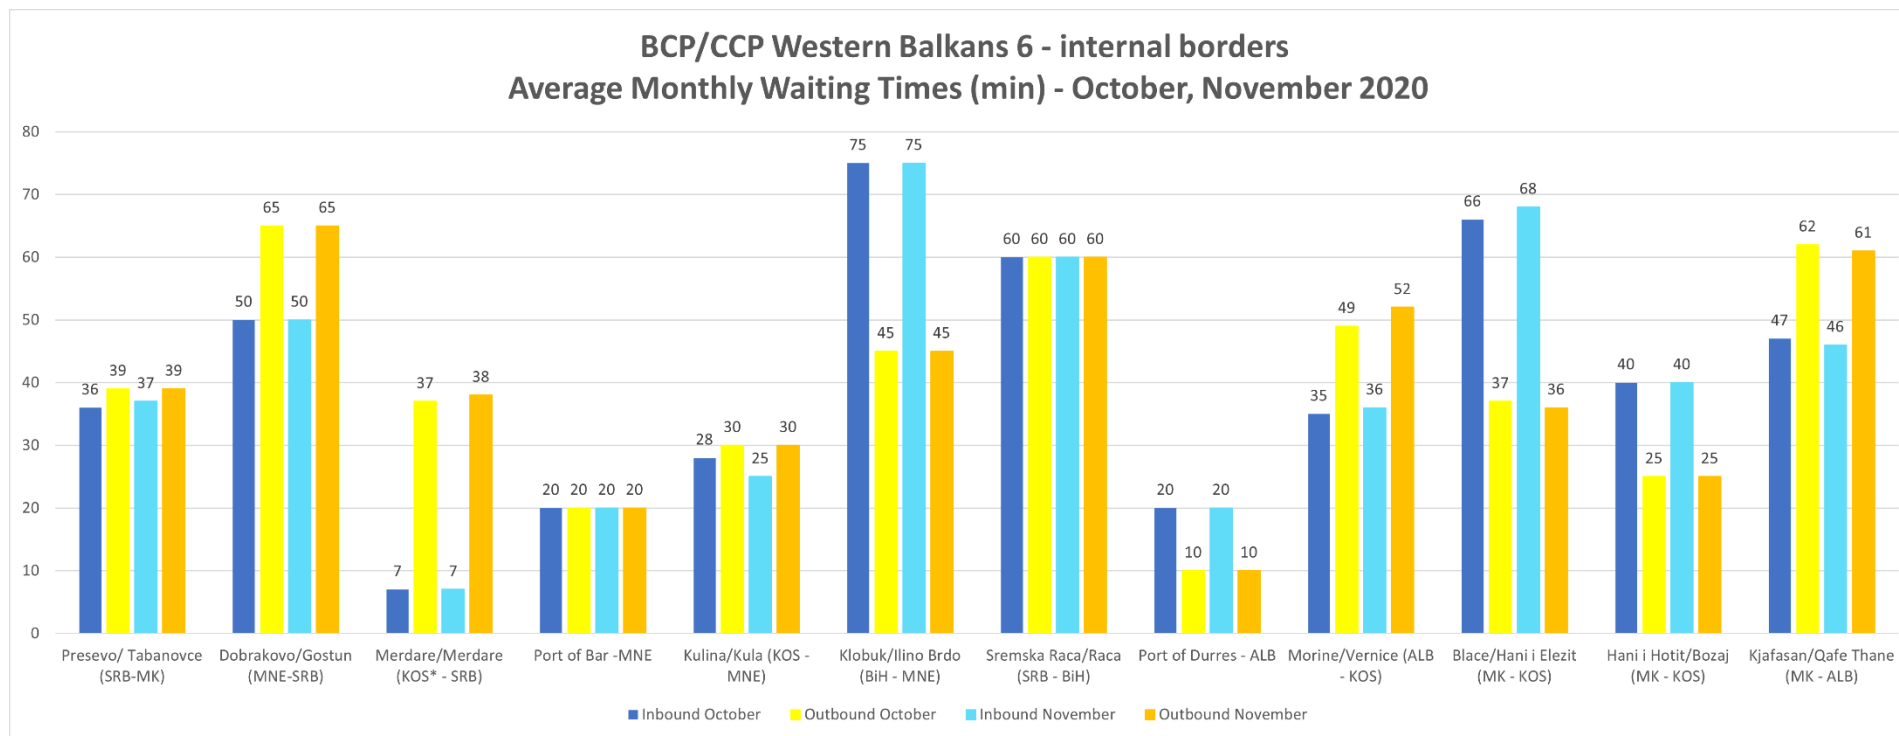

Monitoring waiting time at WB internal borders (October - November 2020)

Since the Joint proposal prepared by TCT Permanent Secretariat and CEFTA Secretariat to facilitate the transport and trade of essential goods within the Western Balkans, we have been monitoring the waiting times at the borders in close cooperation with the respective authorities.

Daily monitoring has shown no major jams at Western Balkans internal borders during the past 2 months. During November, the waiting times across the region have remained almost at the level of October times.

1. WB6 Internal borders – Average Monthly Waiting Times (November 2020)

2. WB6 Internal borders – Average Monthly Waiting Times (October vs. November 2020)

3. WB6 Internal borders – Inbound/Outbound waiting times distribution range (October, November 2020)