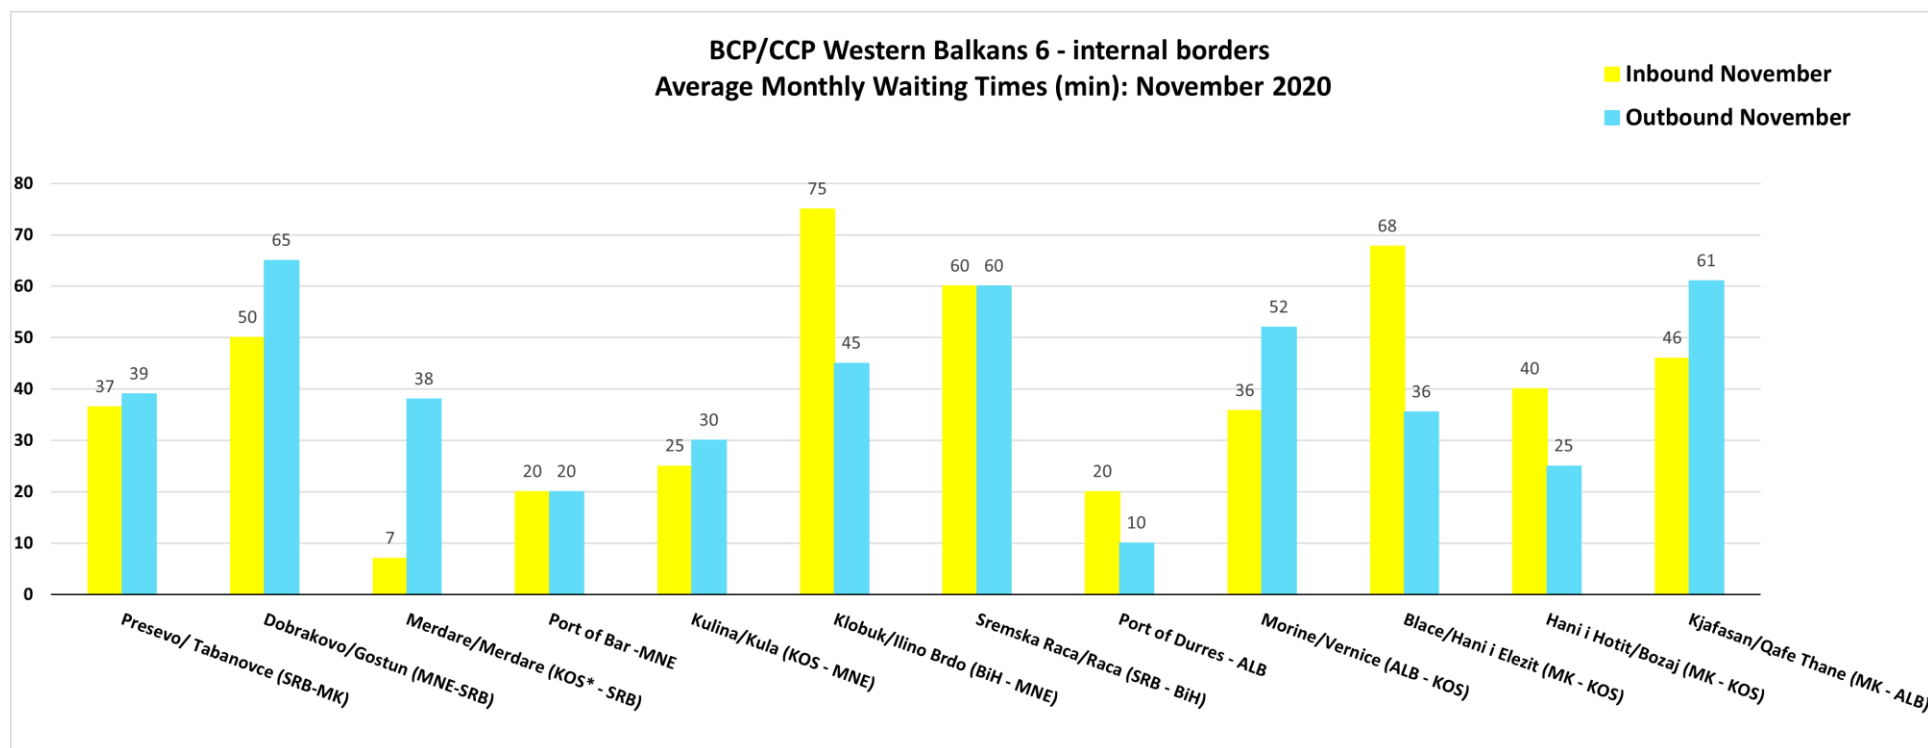

Monitoring waiting time at WB internal borders (October - November 2020)

Since the Joint proposal prepared by TCT Permanent Secretariat and CEFTA Secretariat to facilitate the transport and trade of essential goods within the Western Balkans, we have been monitoring the waiting times at the borders in close cooperation with the respective authorities.

Daily monitoring has shown no major jams at Western Balkans internal borders during the past 2 months. During November, the waiting times across the region have remained almost at the level of October times.

1. WB6 Internal borders – Average Monthly Waiting Times (November 2020)

2. WB6 Internal borders – Average Monthly Waiting Times (October vs. November 2020)

3. WB6 Internal borders – Inbound/Outbound waiting times distribution range (October, November 2020)