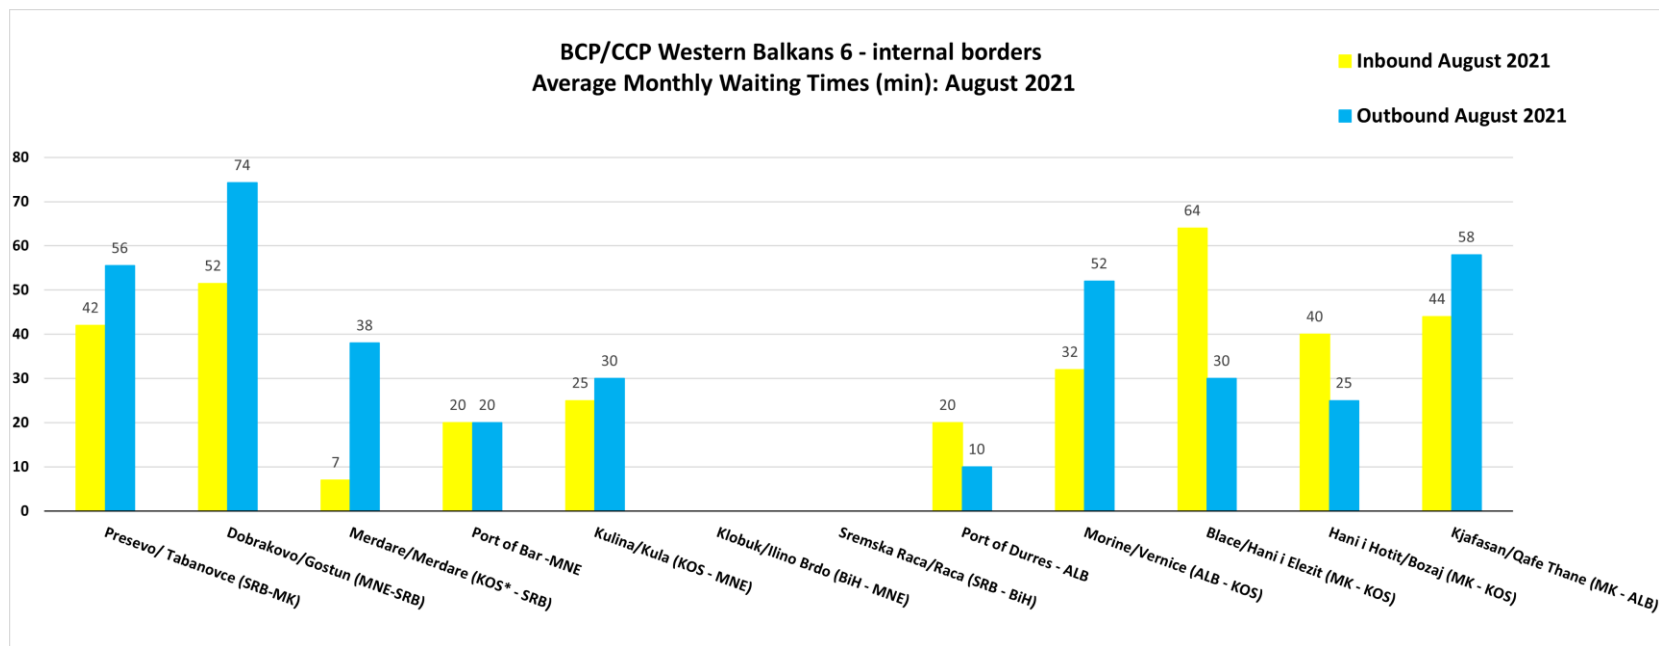

Monitoring waiting time at WB internal borders (July - August 2021)

Since the Joint proposal prepared by TCT Permanent Secretariat and CEFTA Secretariat to facilitate the transport and trade of essential goods within the Western Balkans, we have been monitoring the waiting times at the borders in close cooperation with the respective authorities.

Daily monitoring has shown no major jams at Western Balkans internal borders during the past 2 months. During August 2021, the waiting times across the region have remained stable. Small increase of waiting times was noticed on **Presevo/Tabanovce** (MK-SRB: 9 minutes).

Note: data for **BiH** has not been delivered throughout the entire month of August, therefore waiting times could only be followed according to SRB data.

1. WB6 Internal borders – Average Monthly Waiting Times (August 2021)

2. WB6 Internal borders – Average Monthly Waiting Times (July vs. August 2021)

3. WB6 Internal borders – Inbound/Outbound waiting times distribution range (July, August 2021)