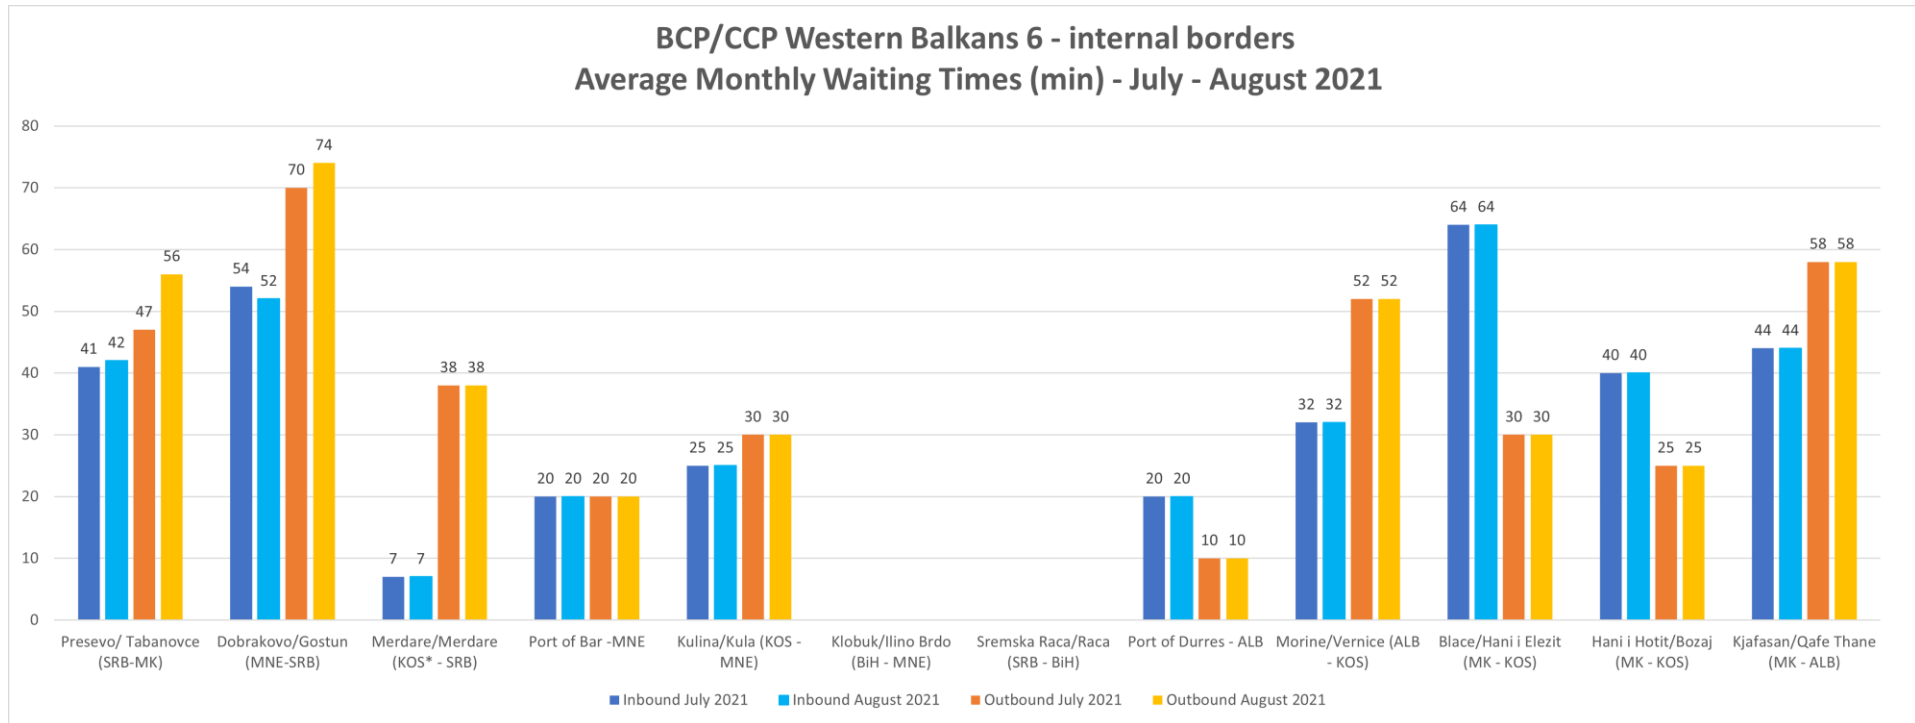

Monitoring waiting time at WB internal borders (July - August 2021)

Since the Joint proposal prepared by TCT Permanent Secretariat and CEFTA Secretariat to facilitate the transport and trade of essential goods within the Western Balkans, we have been monitoring the waiting times at the borders in close cooperation with the respective authorities.

Daily monitoring has shown no major jams at Western Balkans internal borders during the past 2 months. During August 2021, the waiting times across the region have remained stable. Small increase of waiting times was noticed on **Presevo/Tabanovce** (MK-SRB: 9 minutes).

Note: data for **BiH** has not been delivered throughout the entire month of August, therefore waiting times could only be followed according to SRB data.

1. WB6 Internal borders – Average Monthly Waiting Times (August 2021)

2. WB6 Internal borders – Average Monthly Waiting Times (July vs. August 2021)

3. WB6 Internal borders – Inbound/Outbound waiting times distribution range (July, August 2021)