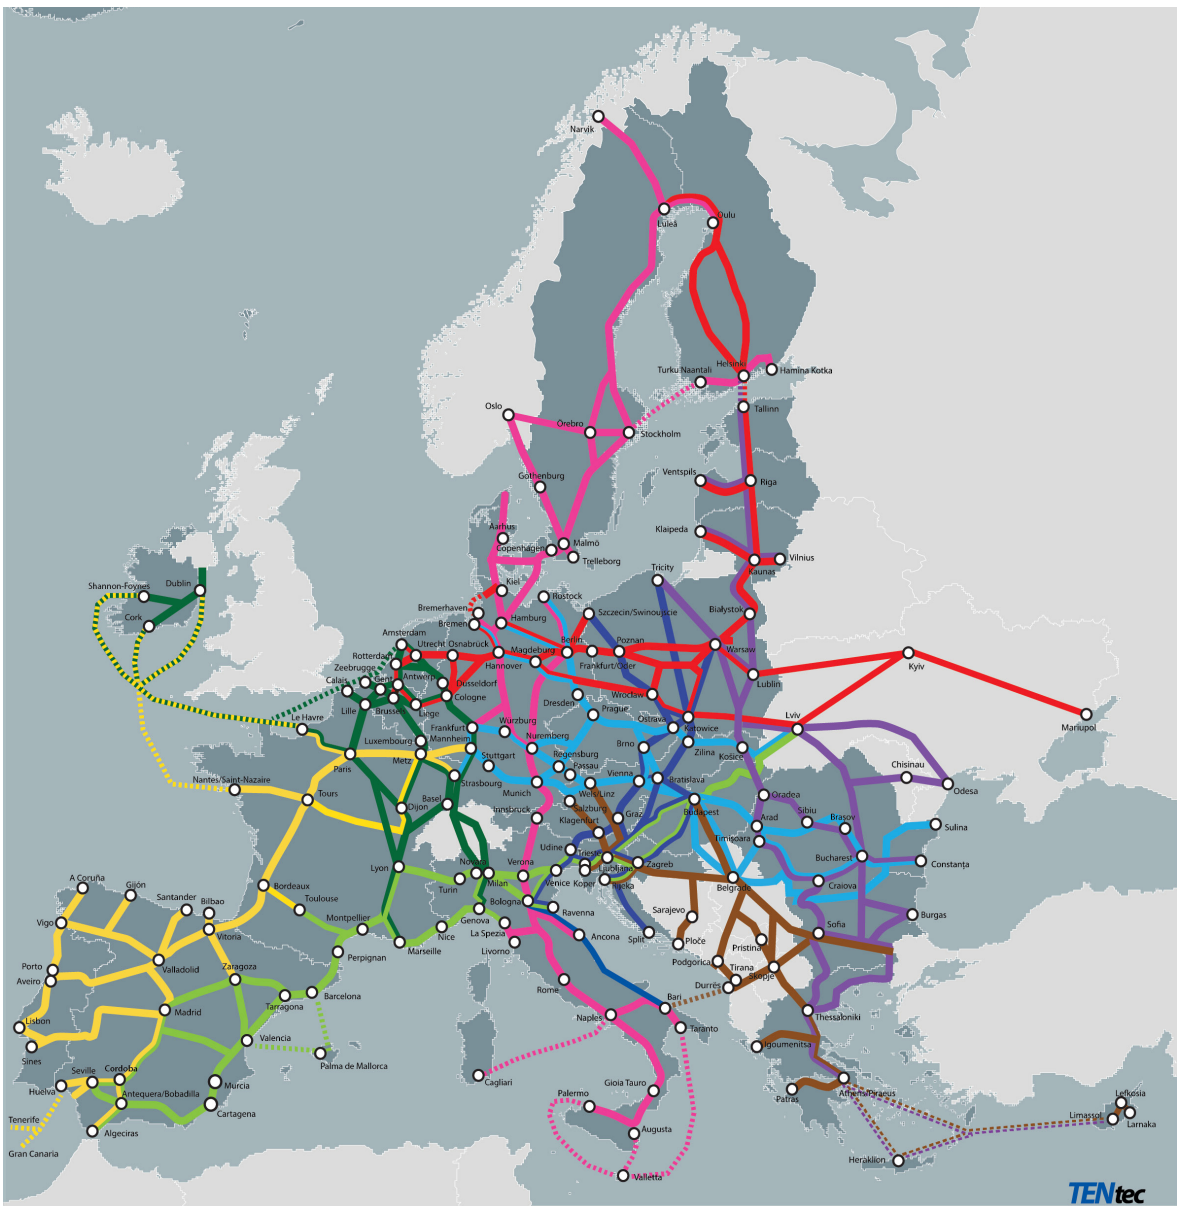

# Map Finder Chart for European Transport Corridors

TENtec

- ATLANTIC
- NORTH SEA – RHINE – MEDITERRANEAN
- NORTH SEA - BALTIC
- SCANDINAVIAN - MEDITERRANEAN
- BALTIC SEA - ADRIATIC SEA
- RHINE - DANUBE
- MEDITERRANEAN
- WESTERN BALKANS – EASTERN MEDITERRANEAN
- BALTIC SEA - BLACK SEA - AEGEAN SEA

The parts of the map pertaining to corridor alignment in third countries are indicative.